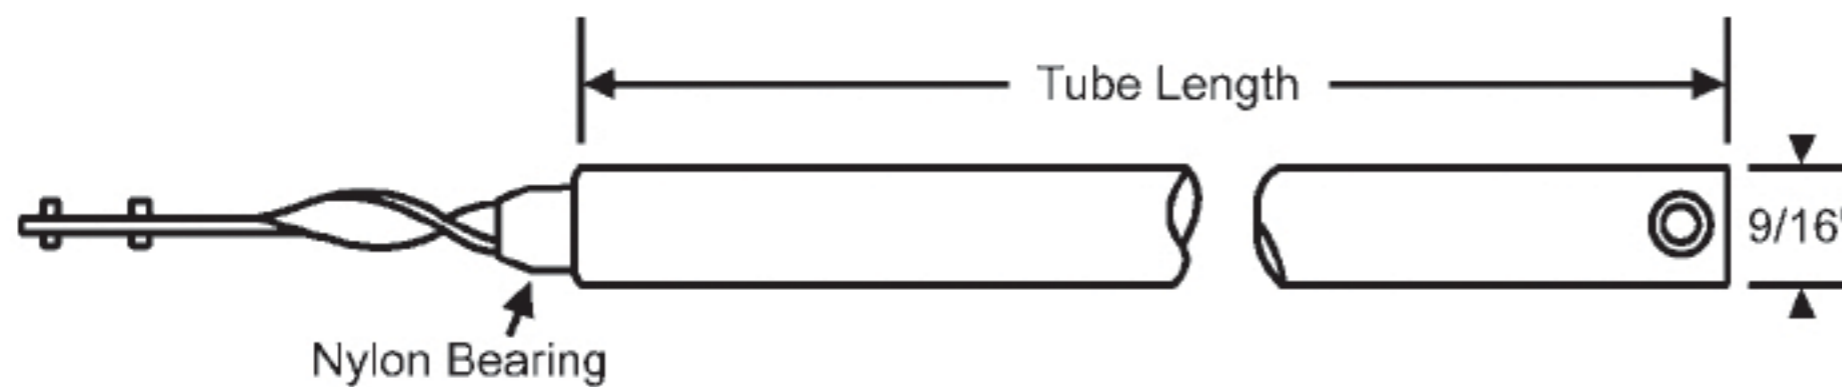

85Z Series Balances

5/8" PRE-TENSIONED TILT TUBE BALANCE

9/16" but considered 5/8" in the trade.

Ordering Information

1. Identify number stamped on balance.
2. Select our corresponding part number from the chart below.

Note: Accessories must be ordered separately.

Support Heavier Sash Weights with Superior Operating Performance

- Spiral Balances are already known for their consistent operating forces in raising and lowering sash.
- 85Z Series offers increased lift assistance to operation of heavier sash - up to 60 lbs - well beyond conventional spiral and block & tackle products available today.
- 85Z Series also eliminates the need to tension product on the job or the factory floor.
- If you currently have a window using a 5/8" spiral platform, mounting 85Z Series will remain the same. No tensioning required. It operates in the same style tilt shoes in use today. It should also fit into most windows currently utilizing our 88L Series or 60 Series Balances.
- Outwardly, it looks virtually identical to our 85 Series Balance.
- 85Z Series will fit into the same jambs that 85 Series fits into and provides a similar look.
- It's pre-tensioned. Many of our customers have been asking for a pre-tensioned spiral product. Here it is. Just mount the balance, connect the carrier, and it's done!